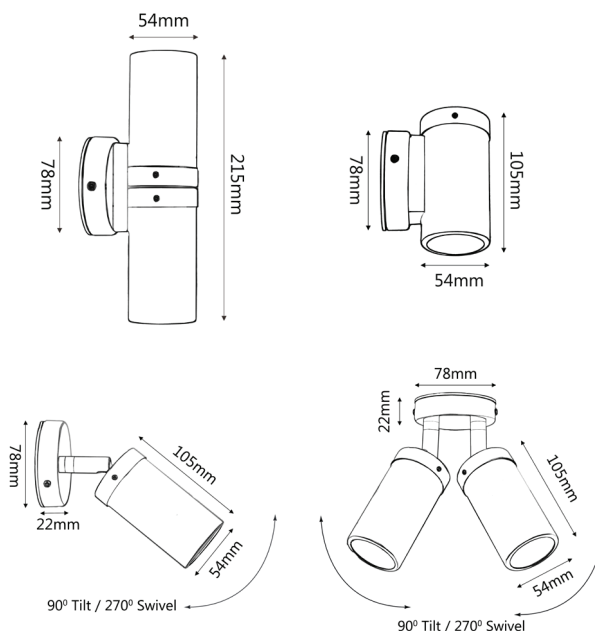

# MR16 EXTERIOR WALL PILLAR LIGHTS (Aged Copper)

PMUDCECA

PM1FCECA

PM1ACECA

PM2ACECA

Exterior Lighting

## PRODUCT FEATURES

- Exterior surface mounted wall lights
- Input voltage range: 12-24V
- Material: copper (light weight)
- Colour: aged copper
- **Anti-glare honey comb louver**
- Lamp holder: MR16 (Max.20W halogen)
- Globes not included
- Remote control gear required

Part No.	Description	Lamp Holder	Max. Watt	WEIGHT (KG)	BOX (CM)	CARTON QTY
PMUDCECA	WALL MR16 X 2 PILLAR UP/DN AGED COPPER	2xMR16	2x20W	0.75	23x10x9	1/20
PM1FCECA	WALL MR16 PILLAR FIXED AGED COPPER	1xMR16	1x20W	0.55	12x9x9	1/20
PM1ACECA	WALL MR16 PILLAR S/ADJ AGED COPPER	1xMR16	1x20W	0.55	19x9x9	1/20
PM2ACECA	WALL MR16 X 2 PILLAR D/ADJ RND BASE AGED COPPER	2xMR16	2x20W	0.85	23x11x9	1/20